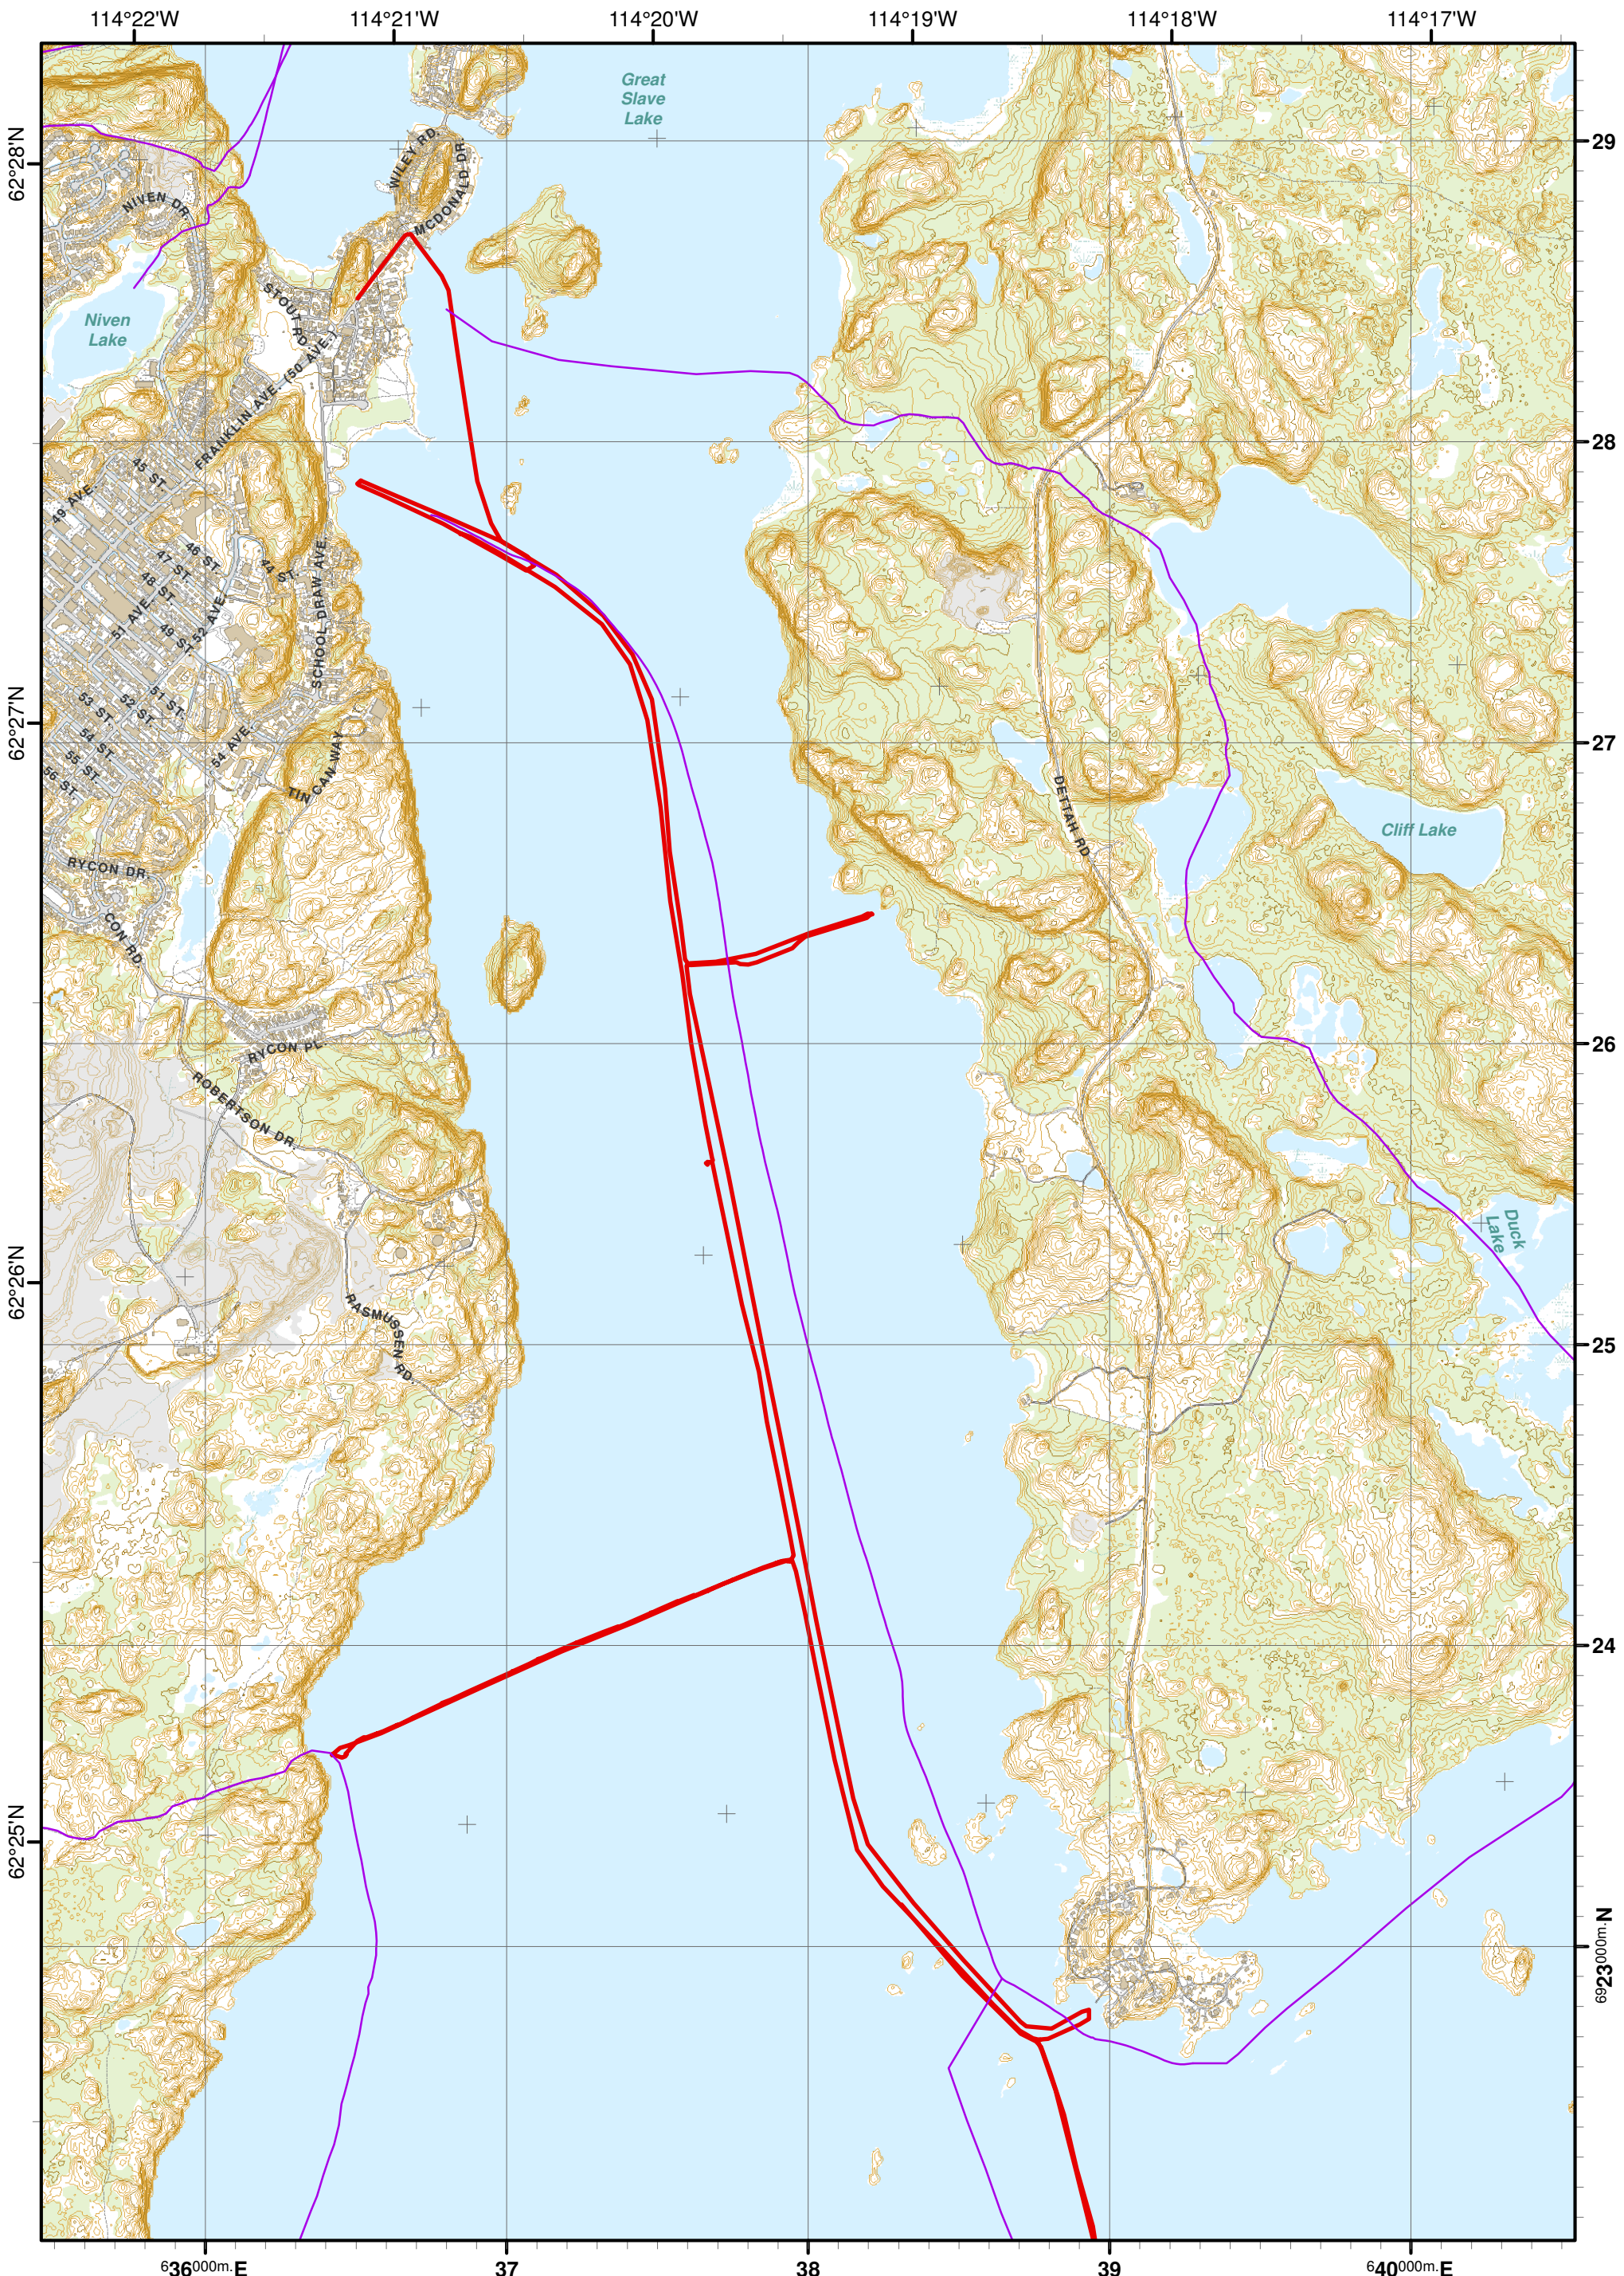

# 2018 Ice Roads - Dettah Road

MapSAR

Coordinate System: NAD 1983 CSRS UTM Zone 11N  
 Datum: North American 1983 CSRS  
 Printed with MapSAR powered by ESRI ArcMap  
 Date: 2/15/2018 Time: 11:22:07 AM

### Legend

- Snowmobile Trails
- 2018 Ice Roads

Kilometers 0 0.5 1

1:20,000