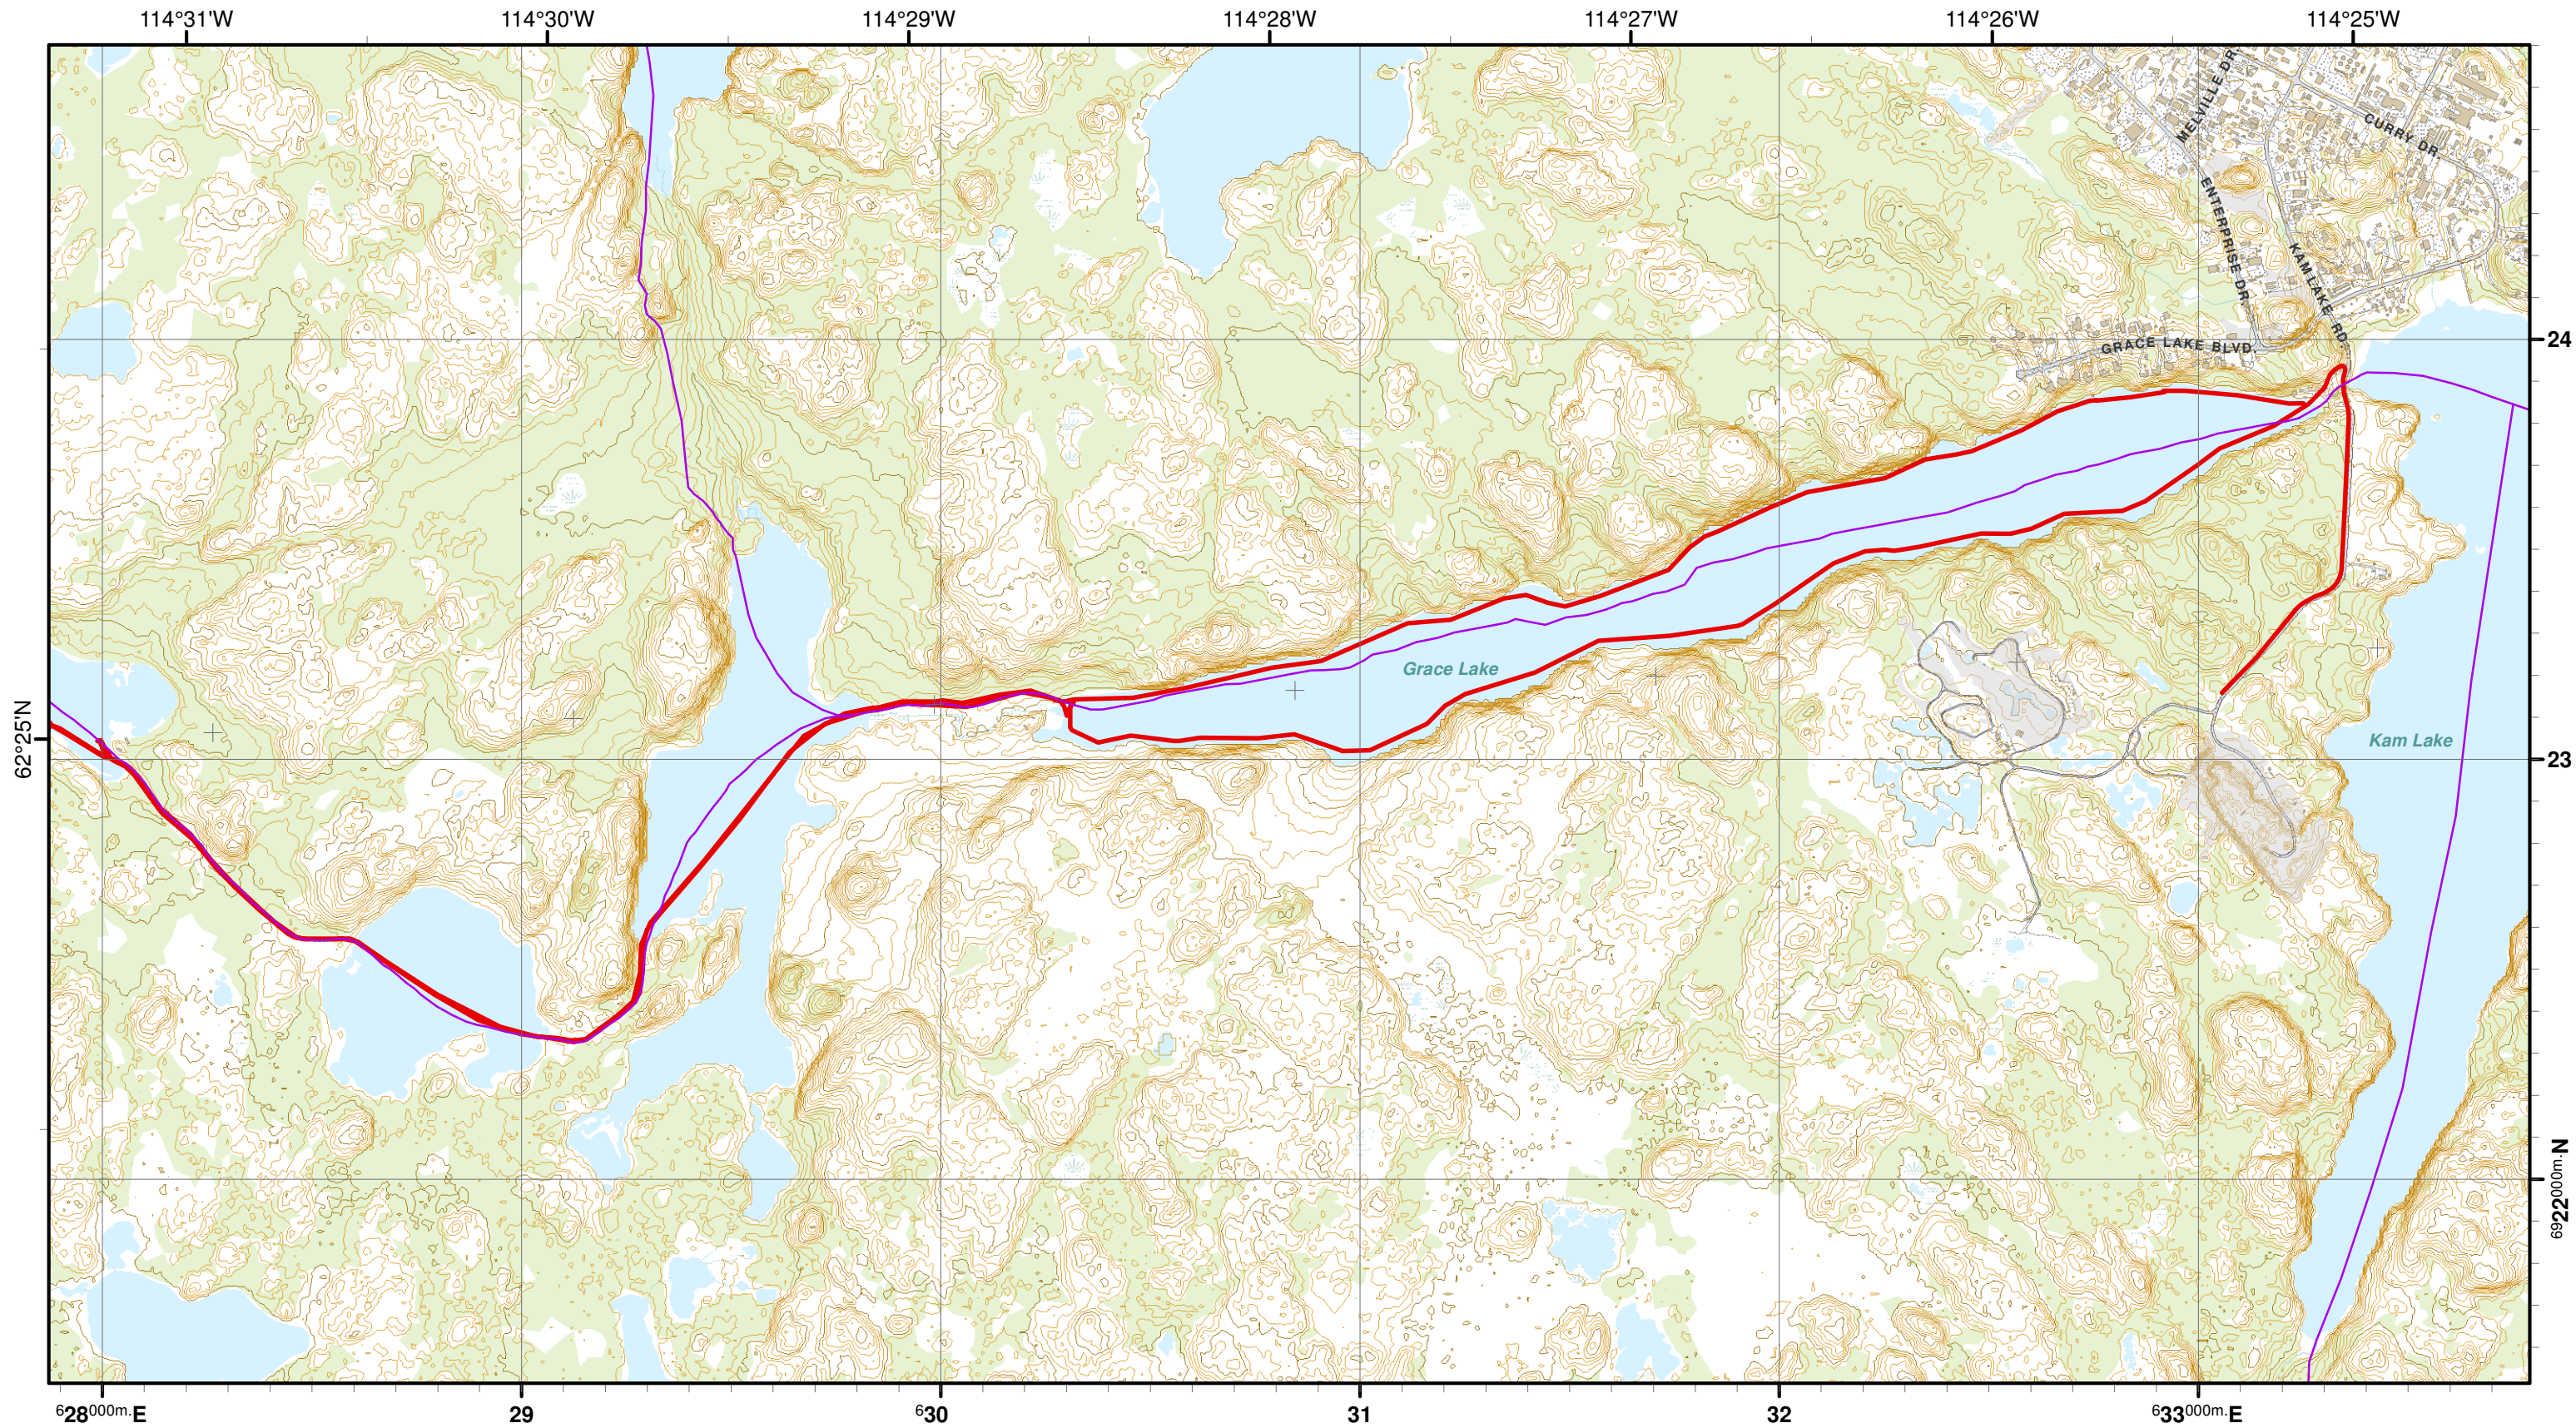

# 2018 Ice Roads - Grace Lake

628000m.E

29

630

31

32

633000m.E

622000m.N

**MapSAR**

Coordinate System: NAD 1983 CSRS UTM Zone 11N  
Datum: North American 1983 CSRS  
Printed with MapSAR powered by ESRI ArcMap  
Date: 2/14/2018 Time: 2:43:01 PM

### Legend

- Snowmobile Trails
- 2018 Ice Roads