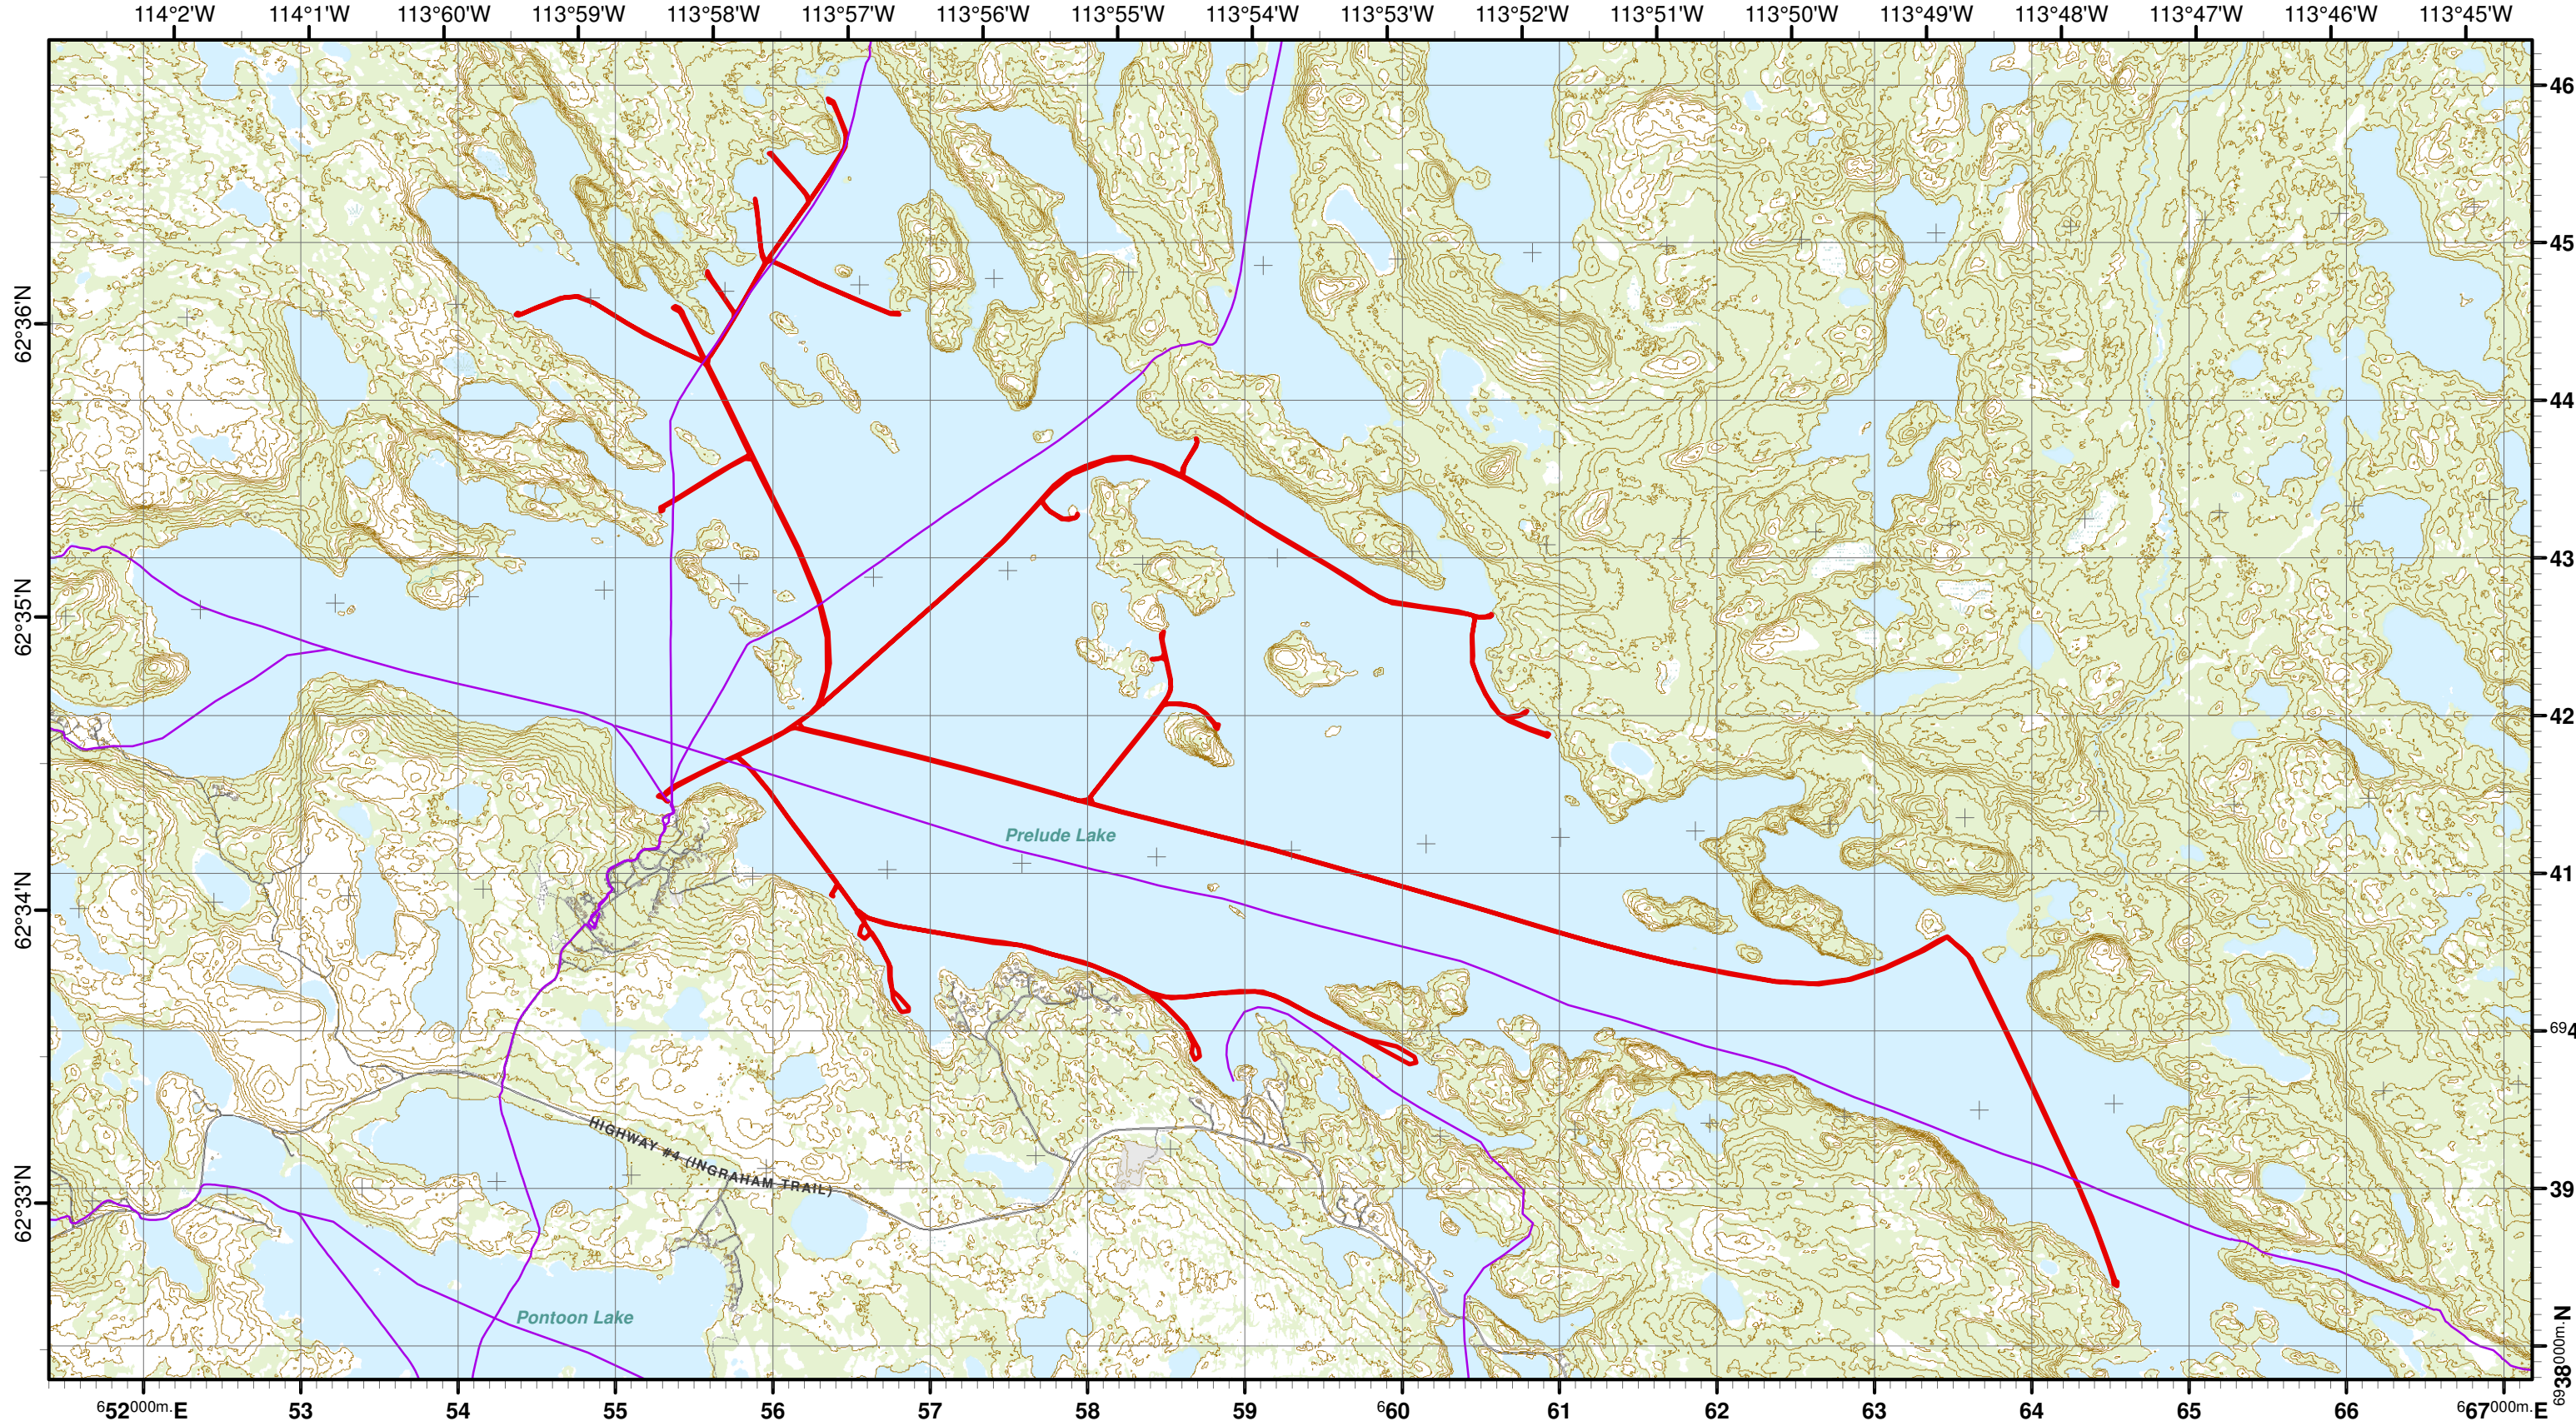

2018 Ice Roads - Prelude Lake

MapSAR

Coordinate System: NAD 1983 CSRS UTM Zone 11N
Datum: North American 1983 CSRS
Printed with MapSAR powered by ESRI ArcMap
Date: 2/14/2018 Time: 2:02:45 PM

Legend

- Snowmobile Trails
- 2018 Ice Roads

1:40,000