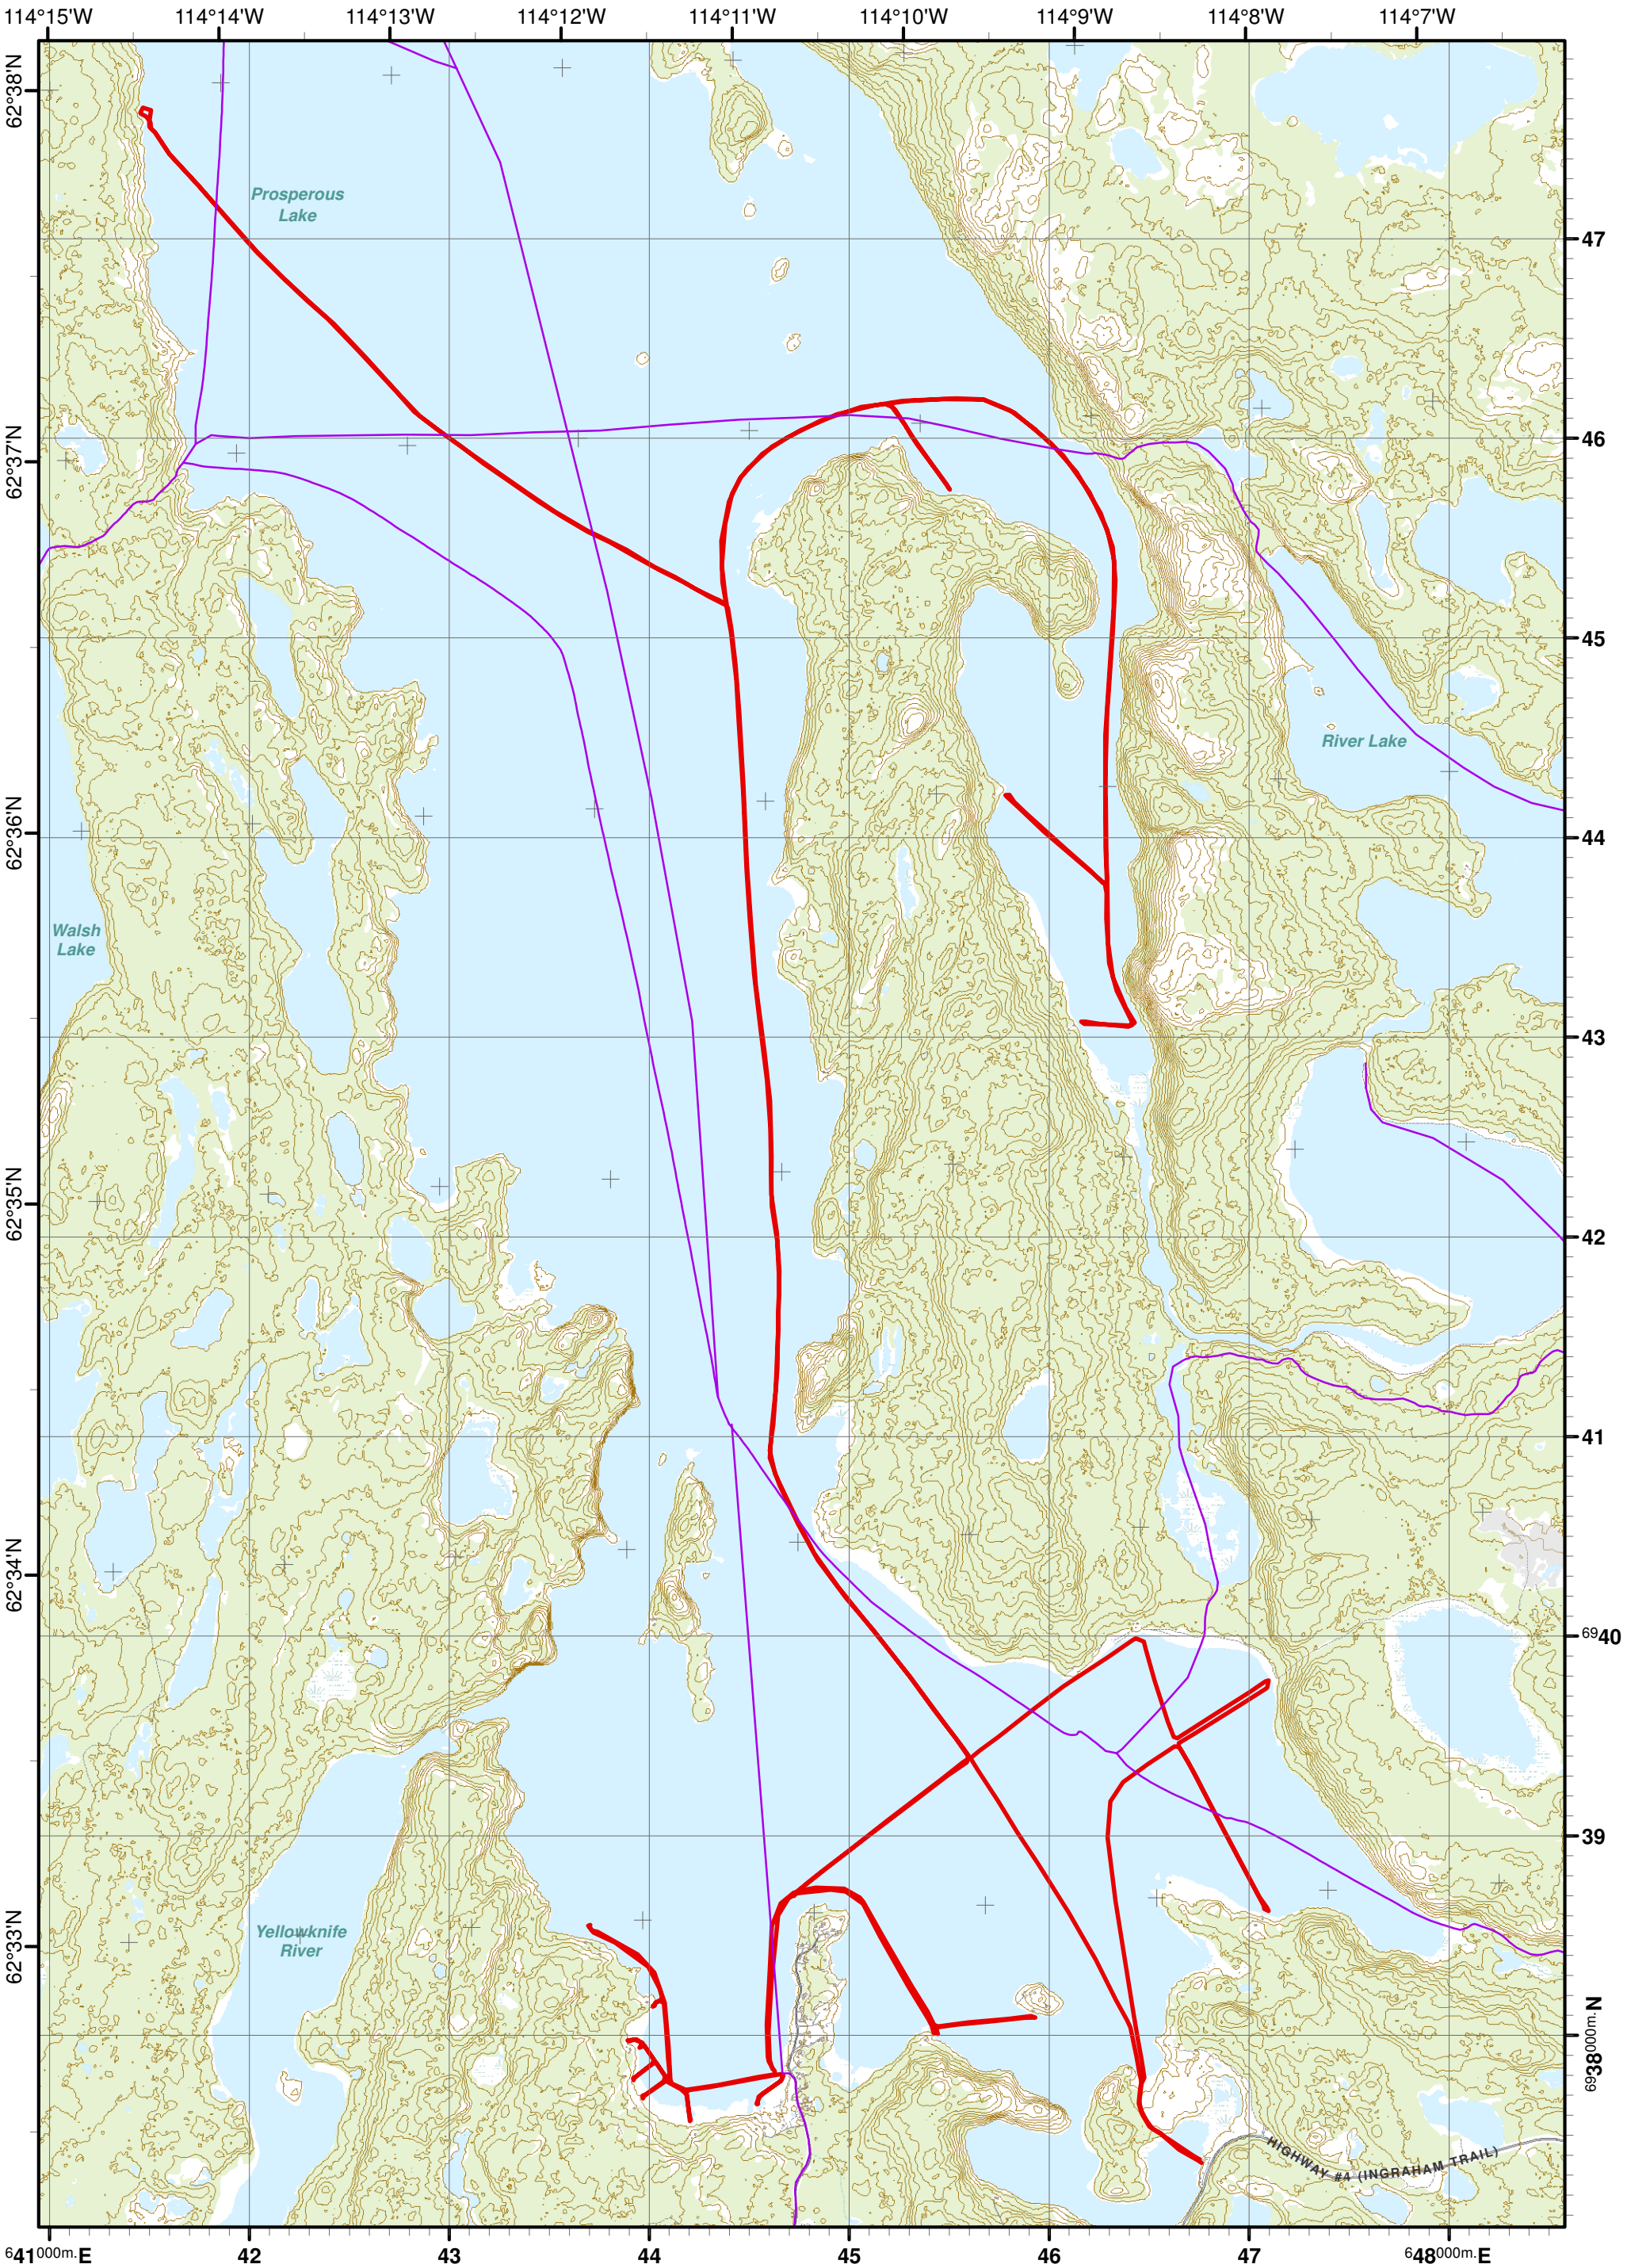

2018 Ice Roads - Prosperous Lake

MapSAR

Coordinate System: NAD 1983 CSRS UTM Zone 11N

Datum: North American 1983 CSRS

Printed with MapSAR powered by ESRI ArcMap

Date: 2/14/2018

Time: 3:57:55 PM

Legend

 Snowmobile Trails

 2018 Ice Roads

0 0.5 1
Kilometers

1:30,000