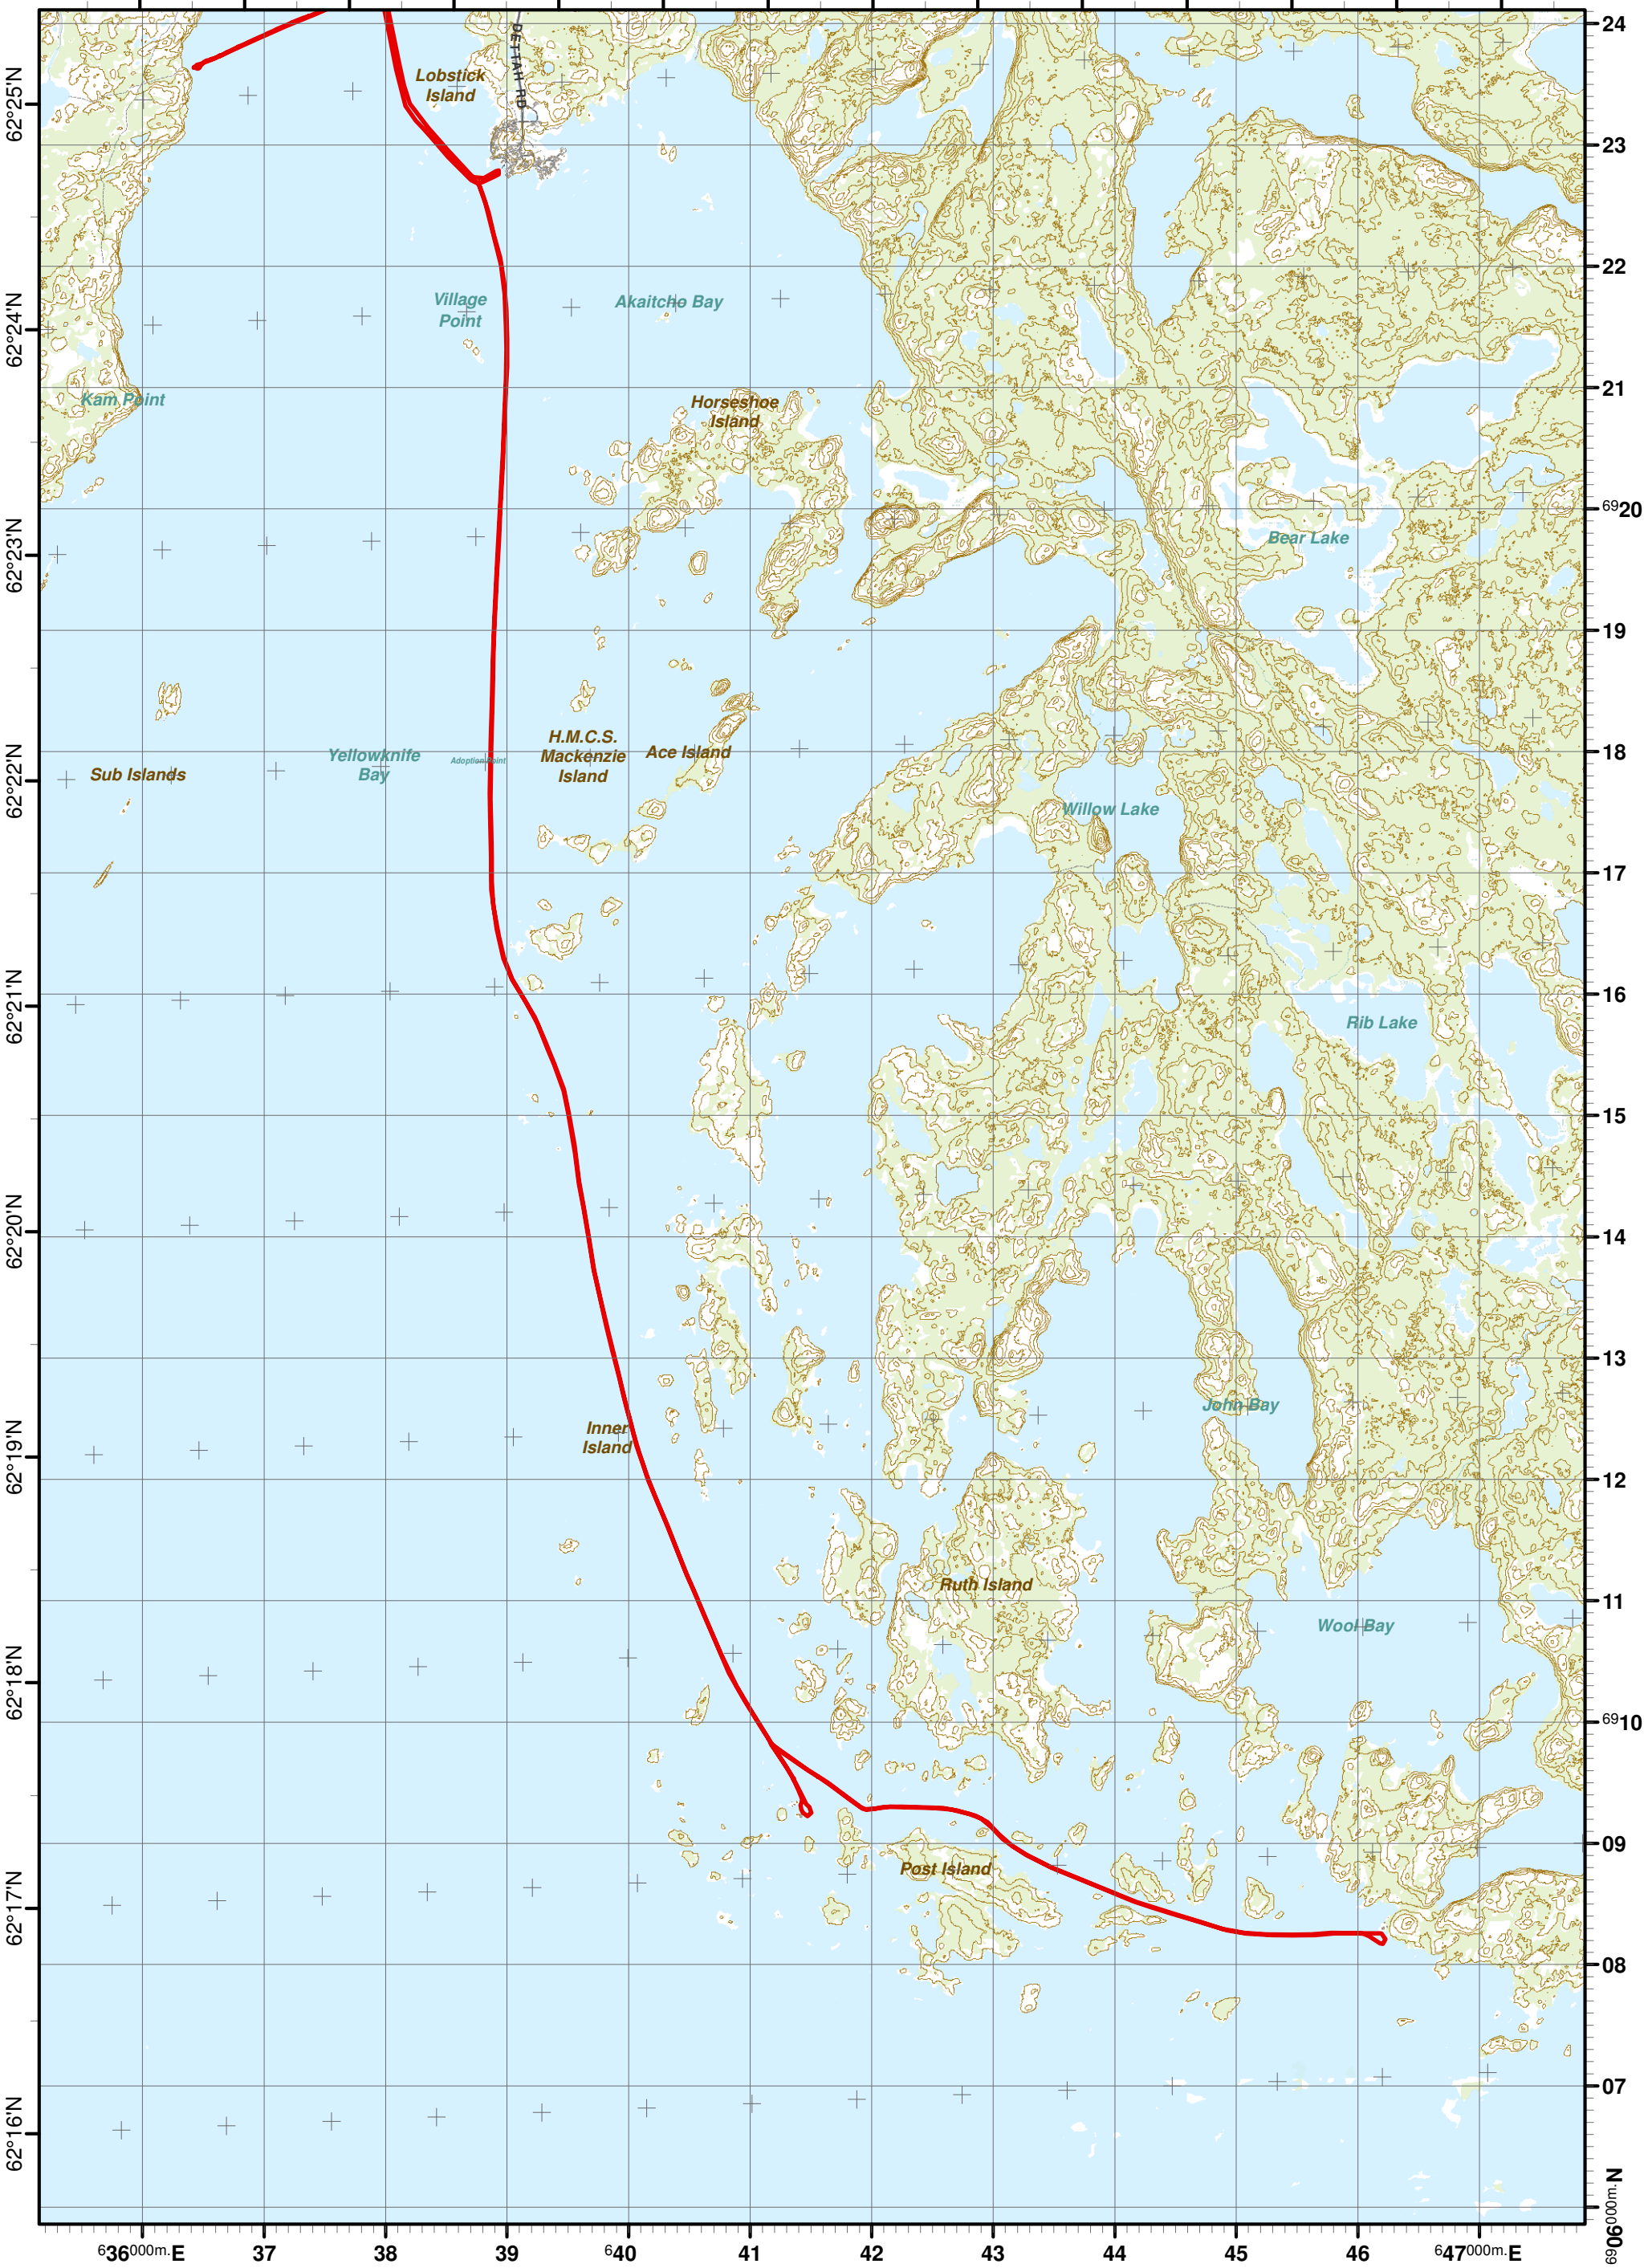

2018 Ice Roads - Yellowknife Bay

MapSAR

114°22'W 114°21'W 114°20'W 114°19'W 114°18'W 114°17'W 114°16'W 114°15'W 114°14'W 114°13'W 114°12'W 114°11'W 114°10'W 114°9'W

Coordinate System: NAD 1983 CSRS UTM Zone 11N

Datum: North American 1983 CSRS

Printed with MapSAR powered by ESRI ArcMap

Date: 2/15/2018

Time: 11:56:51 AM

0 0.5 1 2 3
Kilometers

Legend

 2018 Ice Roads

1:50,000